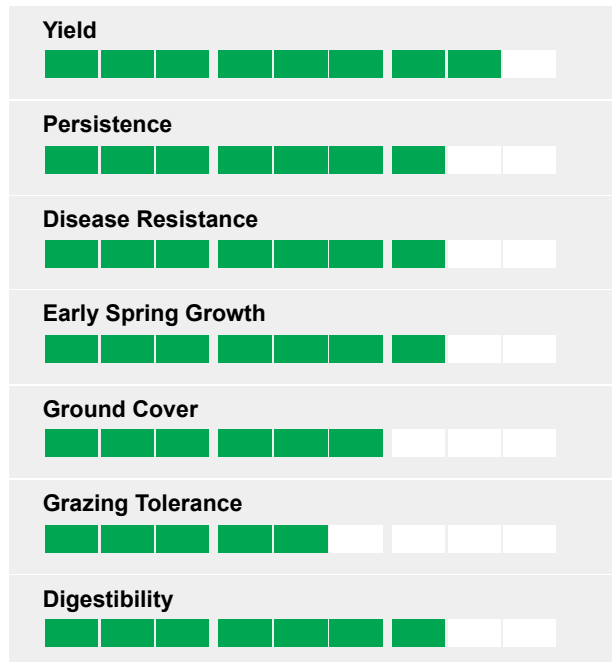

Long term cutting mix for five years plus

A specialist long term cutting mixture designed to produce high yields of high-quality forage for five plus years.

- 78% Tetraploid varieties for outstanding fermentation characteristics
- Excellent sward density
- Class leading dry matter yields and quality
- Outstanding disease resistance
- Season long production

Ratings

VARIETIES WITH DLF FIBER ENERGY

Diwan, Nashota, Thegn